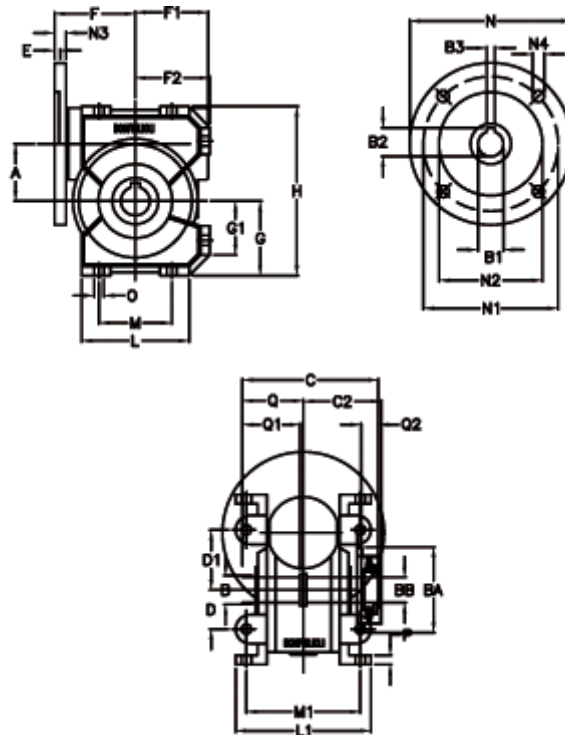

Data Sheet

Article number: 390204901802236
 Description: Worm Gear with Torque Limiter
 VF 49-L2-U-18 P63B5

Measures

a = 49.5	C2 = 63.5	g = 64.5	N = 140	Q1 = 41
B = 25	D = 34	G1 = 46.5	N1 = 115	Q2 = 15
B1 E7 = 11	D1 = 52	H = 146.5	N2 = 95	
B2 = 12.8	Description = VF 49U-xx-63B5	H1 = 110.5	N3 = 10.5	
B3 H9 = 4	E = 3.0	L = 93	N4 = 9.5	
BA = 63	F = 70	L1 = 117	O = 8.5	
BB H7 = 14	F1 = 63	m = 63	P = 8	
C = 105	F2 = 64.5	M1 = 98.5	Q = 51.0	